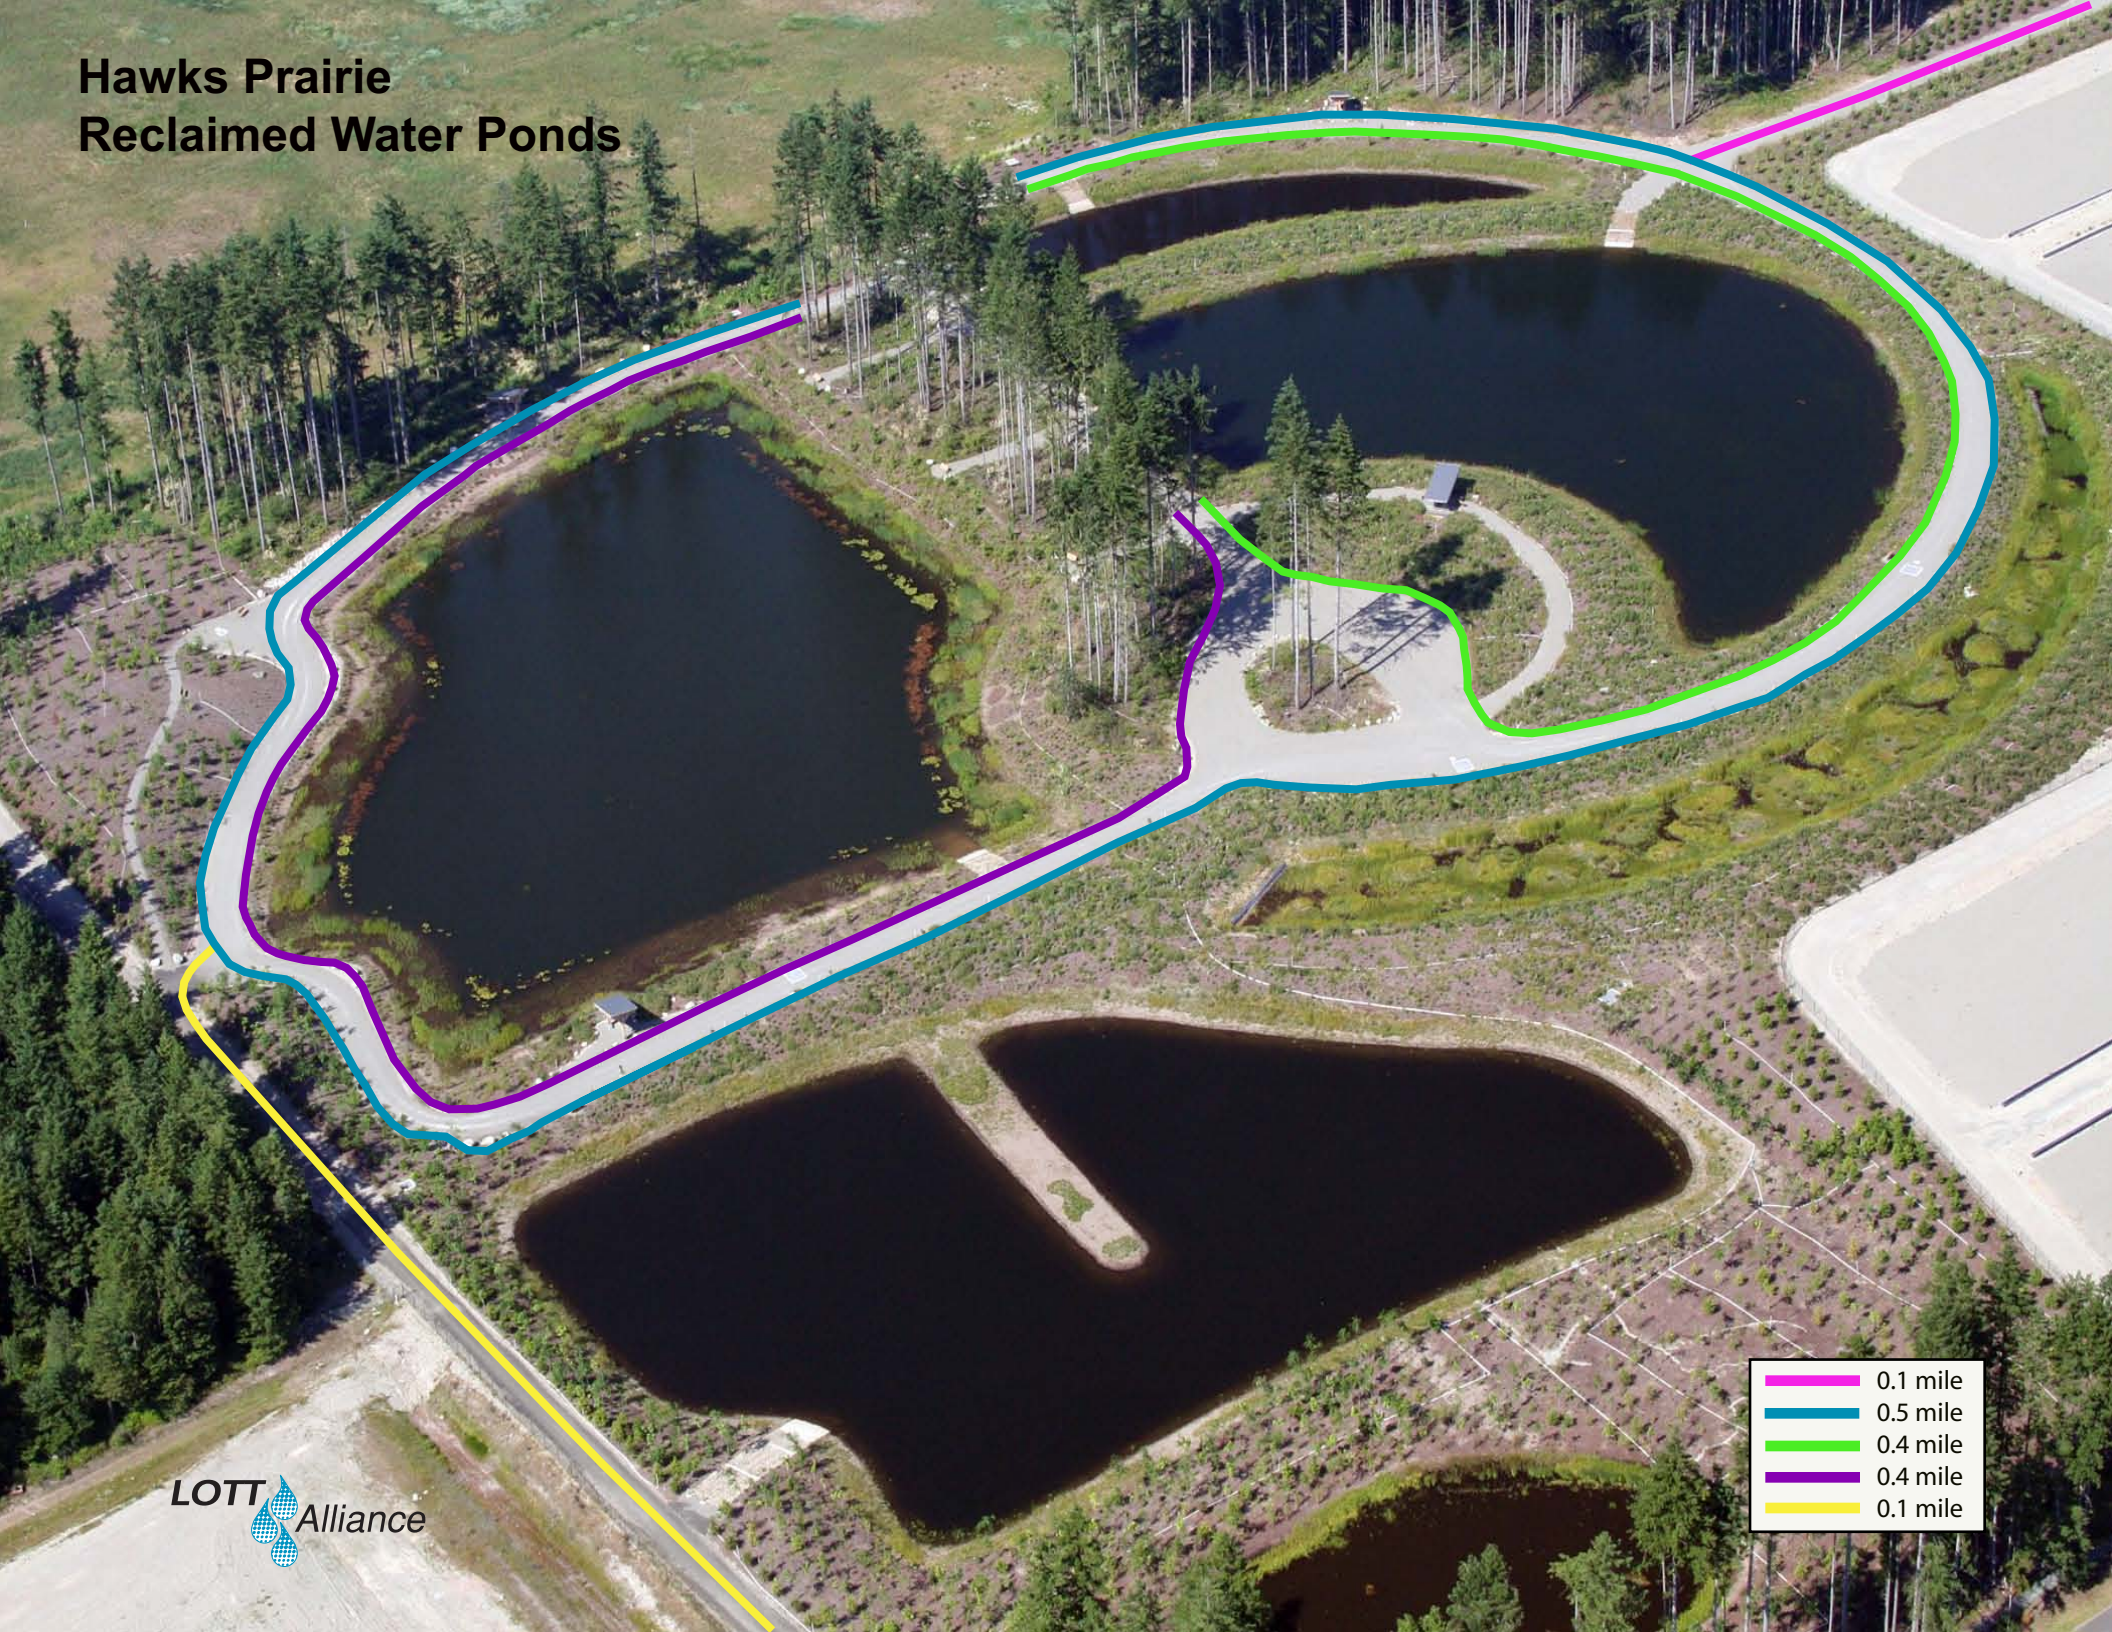

Hawks Prairie Reclaimed Water Ponds

- 0.1 mile
- 0.5 mile
- 0.4 mile
- 0.4 mile
- 0.1 mile